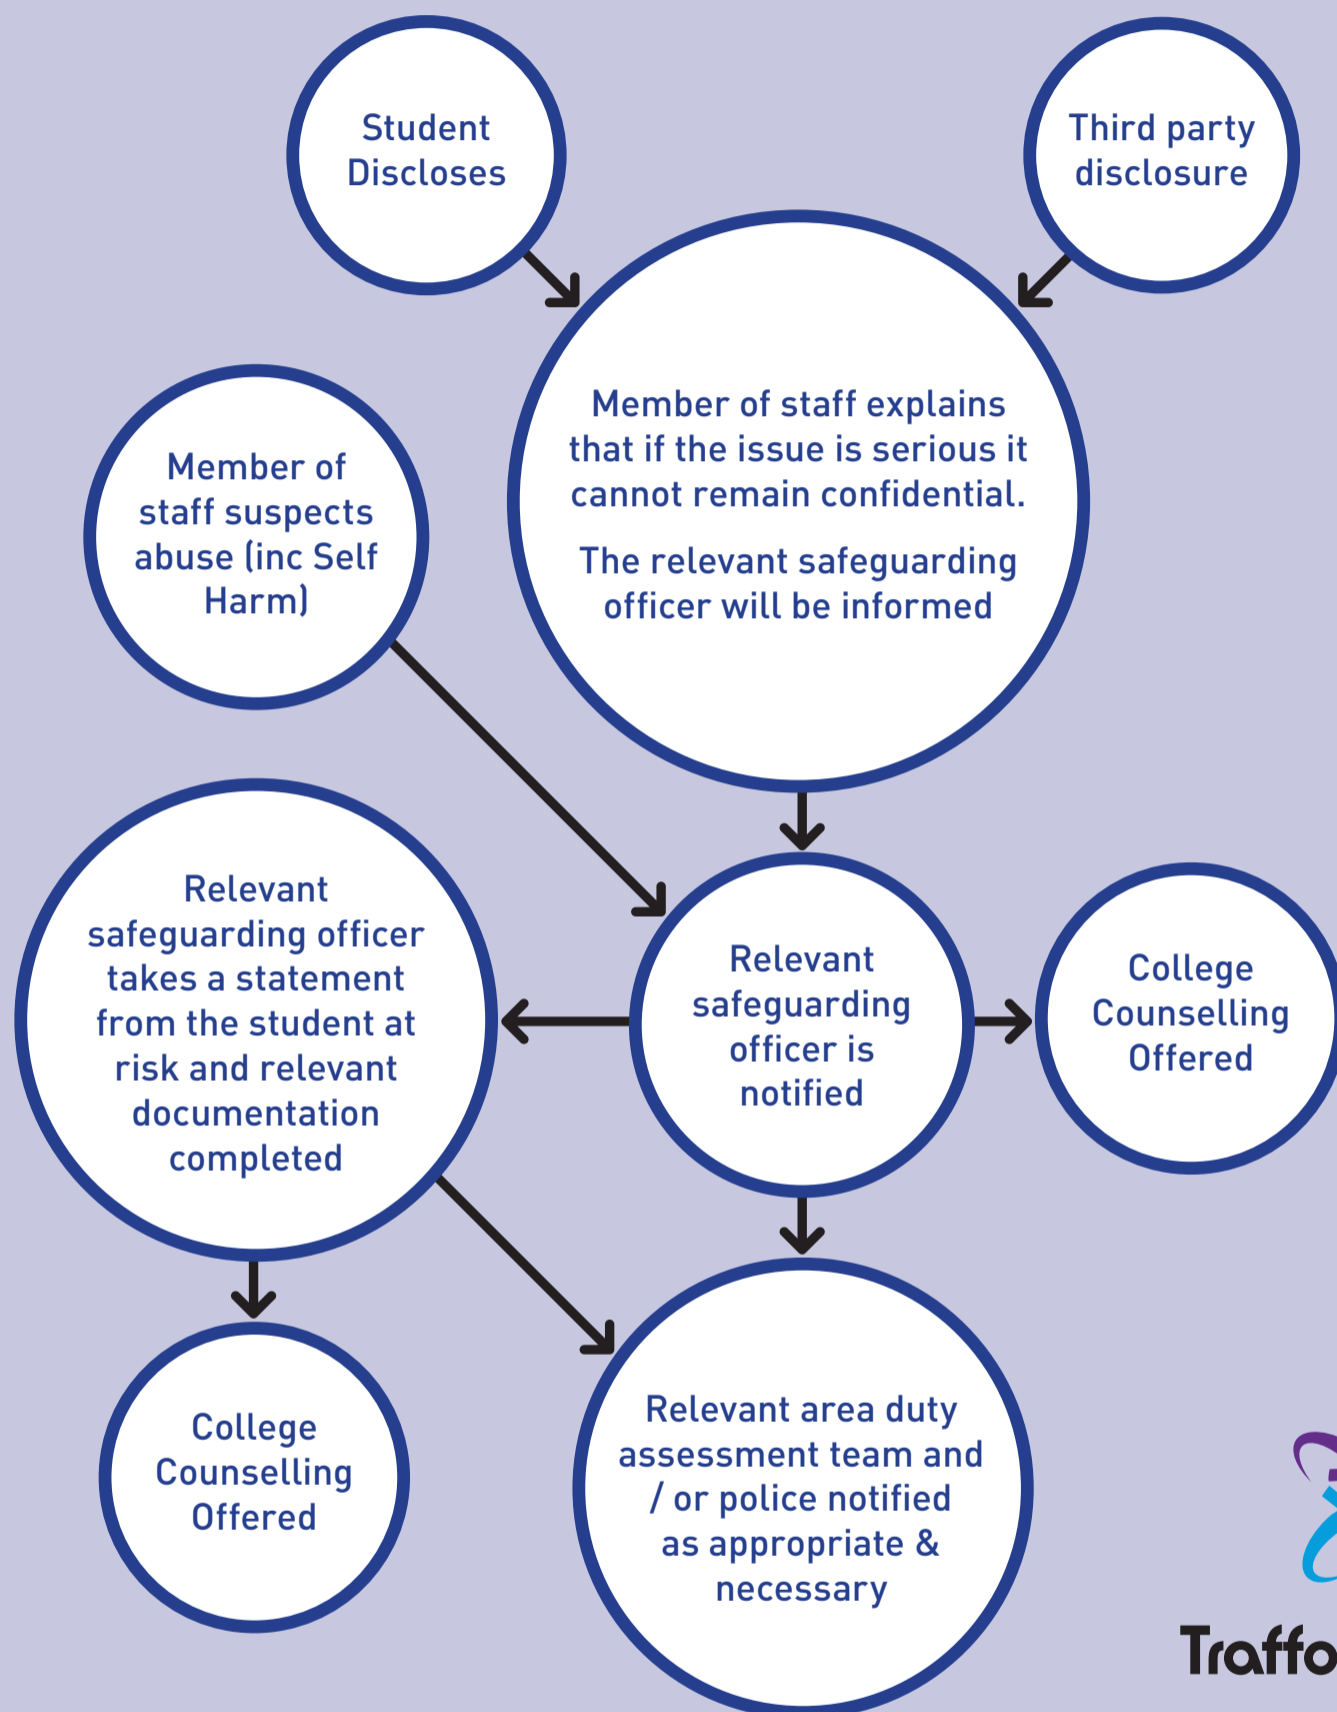

TRAFFORD COLLEGE OF FURTHER EDUCATION

Safeguarding Children and Vulnerable Adults Procedures

SAFEGUARDING OFFICERS

Senior Lead Safeguarding Officer	Peter Carroll Deputy Principal
Governor Safeguarding	Paula Entwisle Staff Governor

FOR SUPPORT WITH THE FOLLOWING STUDENTS PLEASE CONTACT THE RELEVANT SAFEGUARD OFFICER:

Health & Social Care students on placement	Elaine McCullough Head of Department for Health & Social Care
Teacher Training students on placement	Lindsey Marsh Teacher Training Co-ordinator
14 – 16 students on courses and tasters	Sam Barr 14 – 16 Co-ordinator
Vulnerable adults	Anita Appleton Head of Supported Learning
College Nursery Children	Diane Hawkley Holt Nursery Manager
Technology Centre Students	Terry Charnock Head of Department for Gas, Plumbing & Electrical Installation
16 – 19 students not included above	Geraint Parry Assistant Principal 14 – 19 Learning Margaret James Senior Tutor